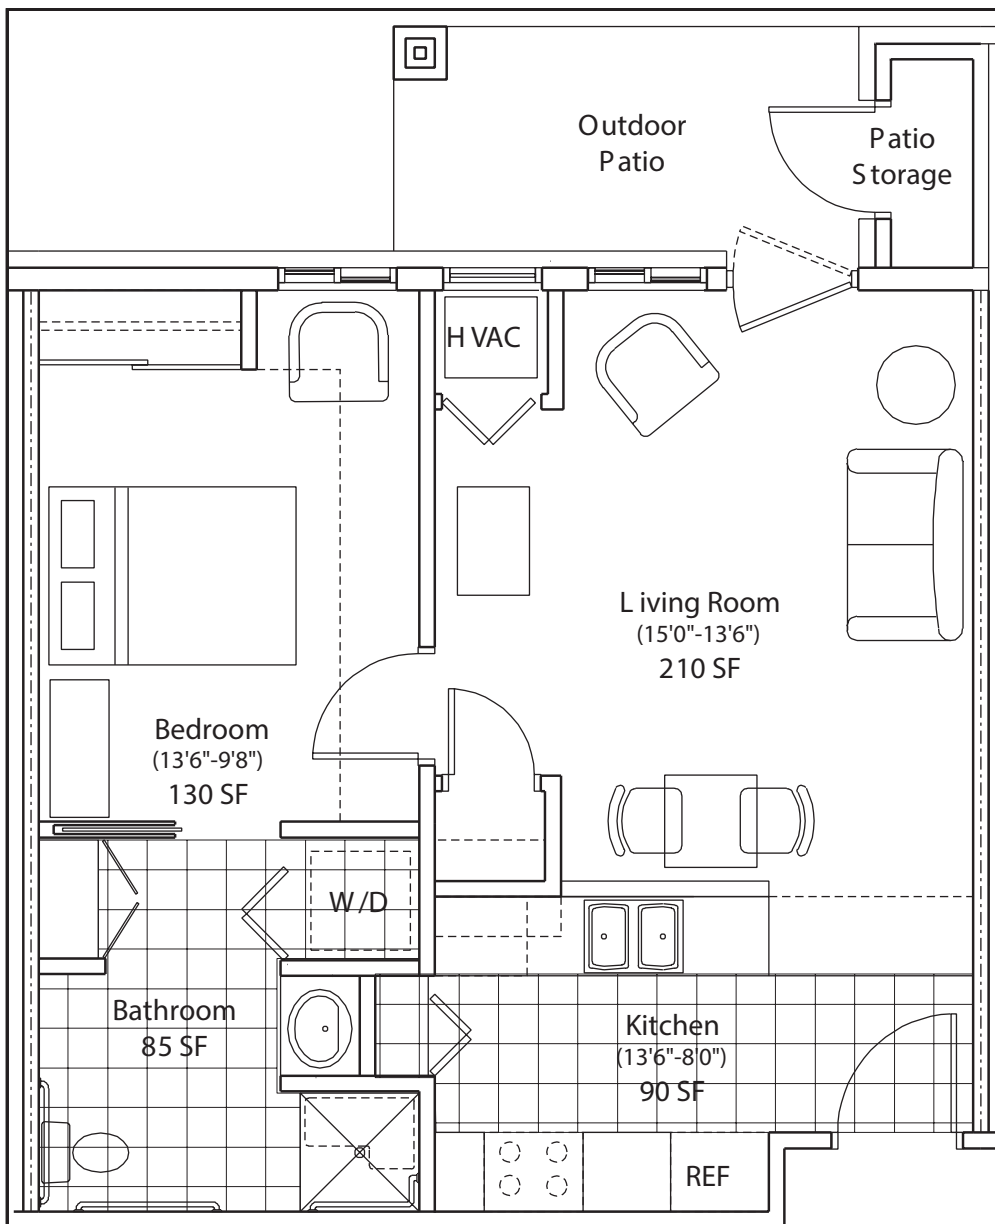

Clark Jeary

Independent Living

One Bedroom

530 sq. ft.

Clark Jeary

Independent Living

Two Bedroom

730 sq. ft.

Clark Jeary

Independent Living
Deluxe Two Bedroom
1,210 sq. ft.