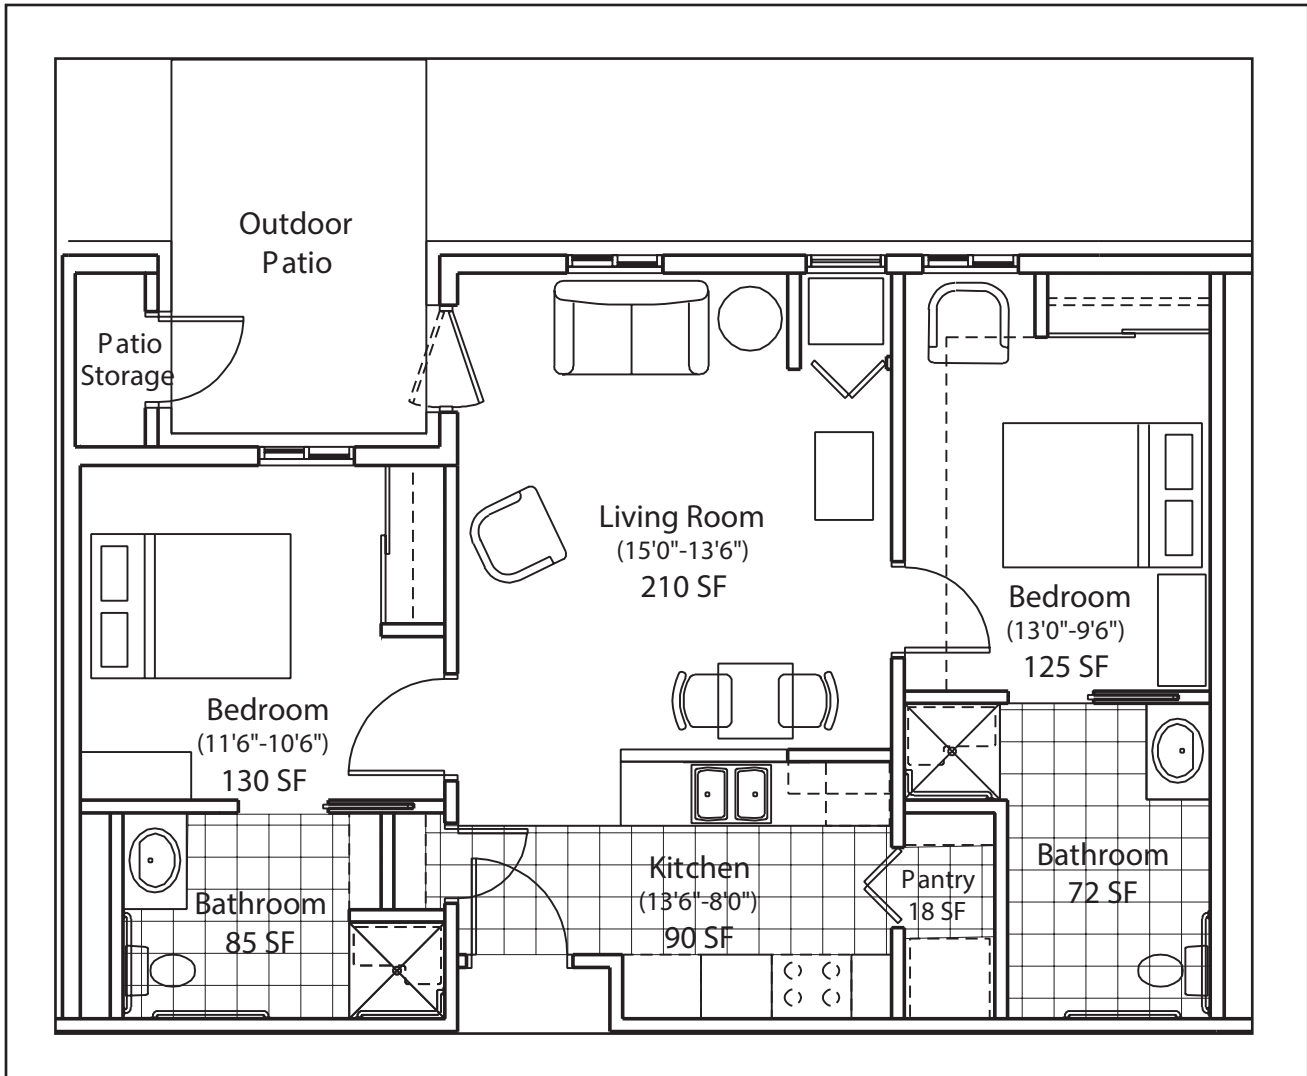

Clark Jeary

Independent Living

One Bedroom

530 sq. ft.

Clark Jeary

Independent Living

Two Bedroom

730 sq. ft.

Clark Jeary

Independent Living
Deluxe Two Bedroom
1,210 sq. ft.