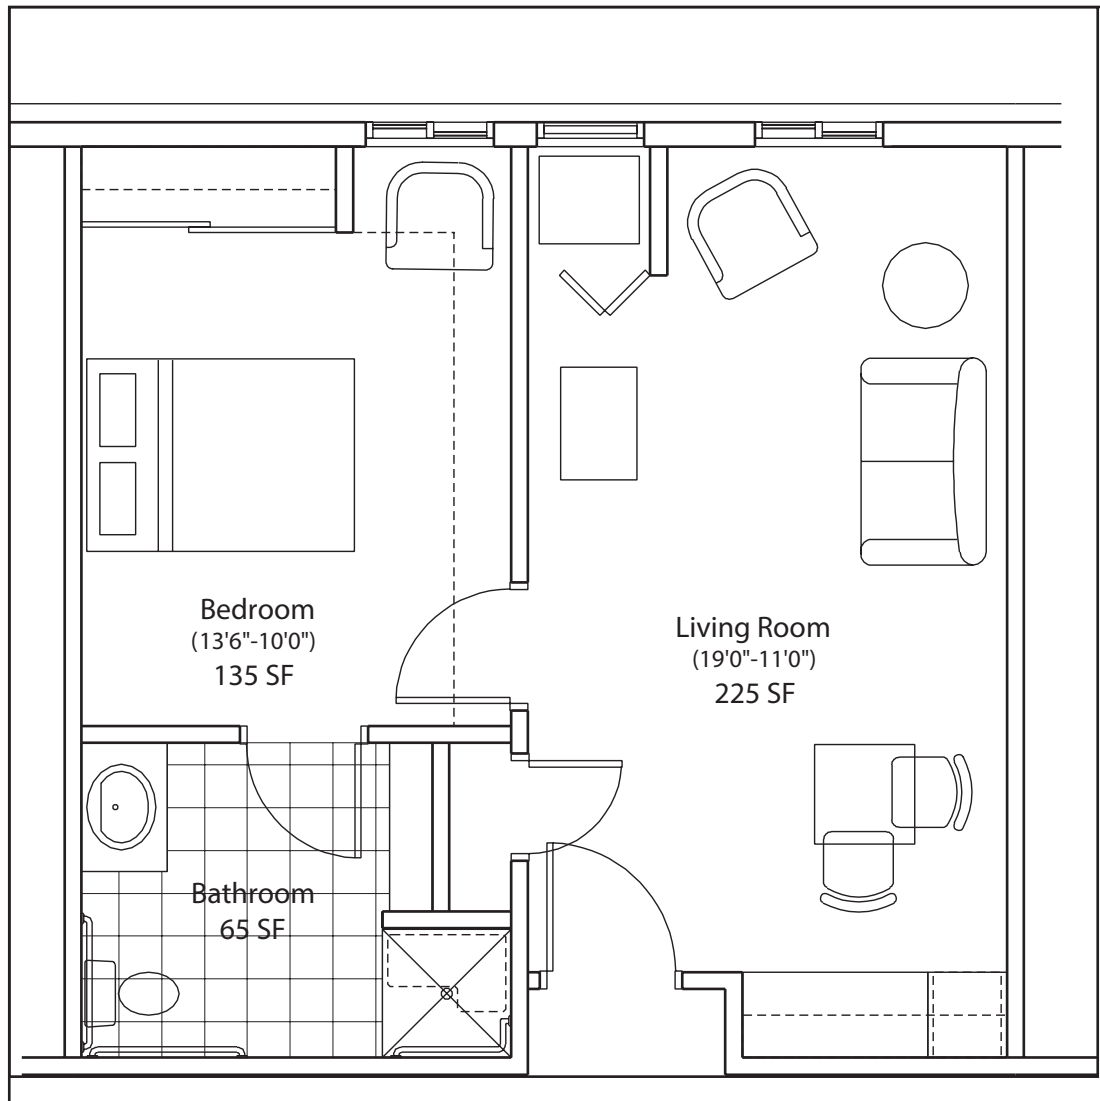

Clark Jeary

Assisted Living
One Bedroom
430 sq. ft.

Clark Jeary

Assisted Living
Deluxe One Bedroom
530 sq. ft.

Clark Jeary

Assisted Living
Two Bedroom
730 sq. ft.