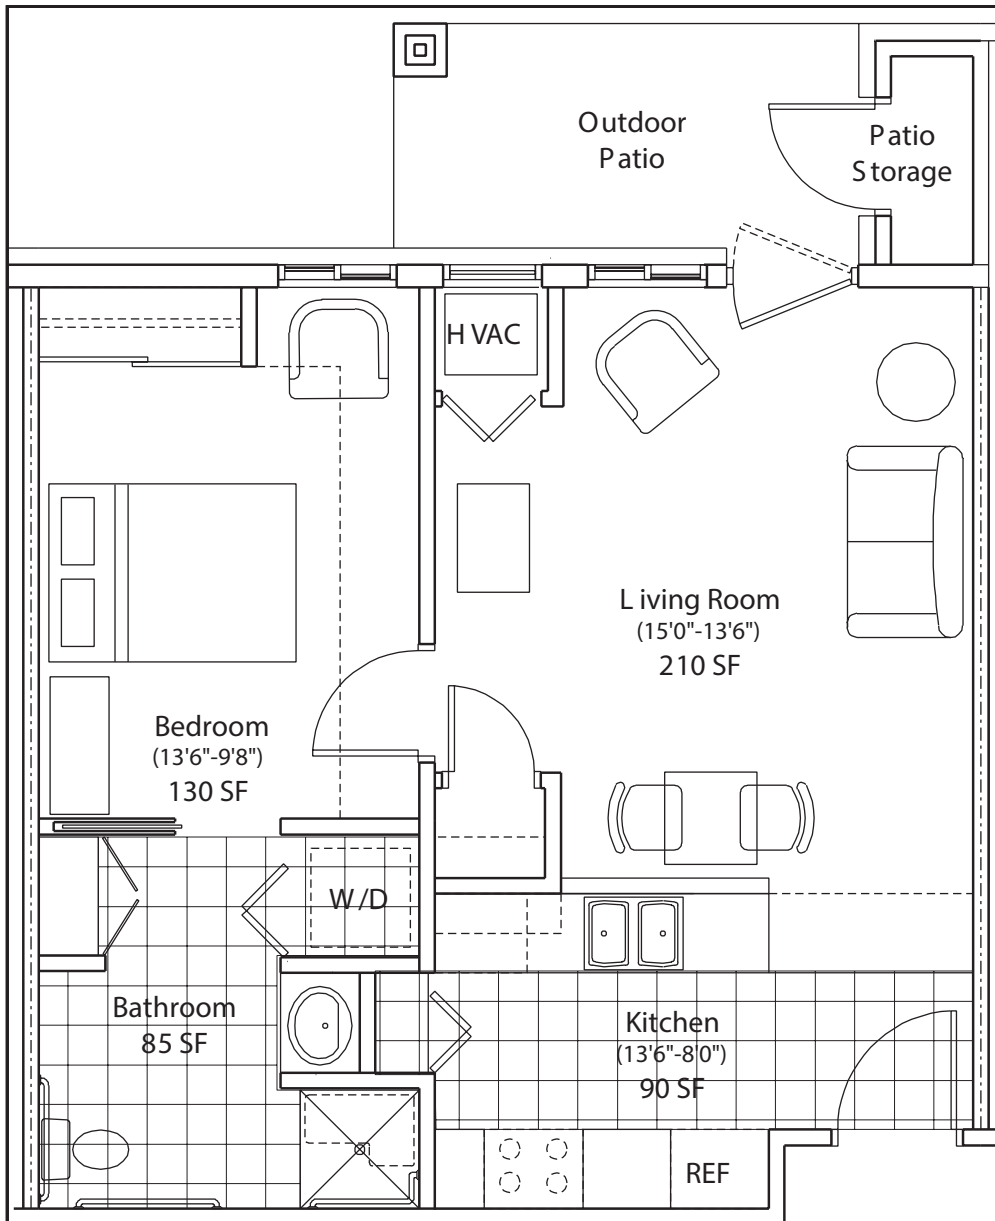

Clark Jeary

Assisted Living
One Bedroom
430 sq. ft.

Clark Jeary

Assisted Living
Deluxe One Bedroom
530 sq. ft.

Clark Jeary

Assisted Living
Two Bedroom
730 sq. ft.