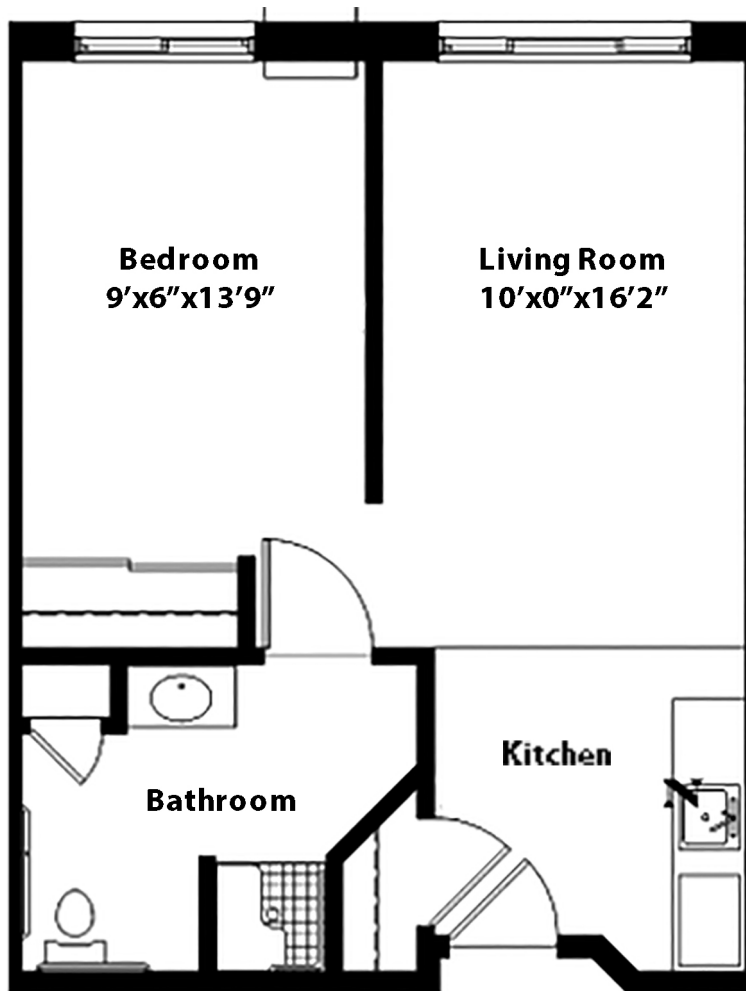

The Shores

Memory Support

The Aviary

One Bedroom

528 Sq. Ft.

The Shores

Memory Support

The Aviary

Two Bedroom

640 Sq. Ft.