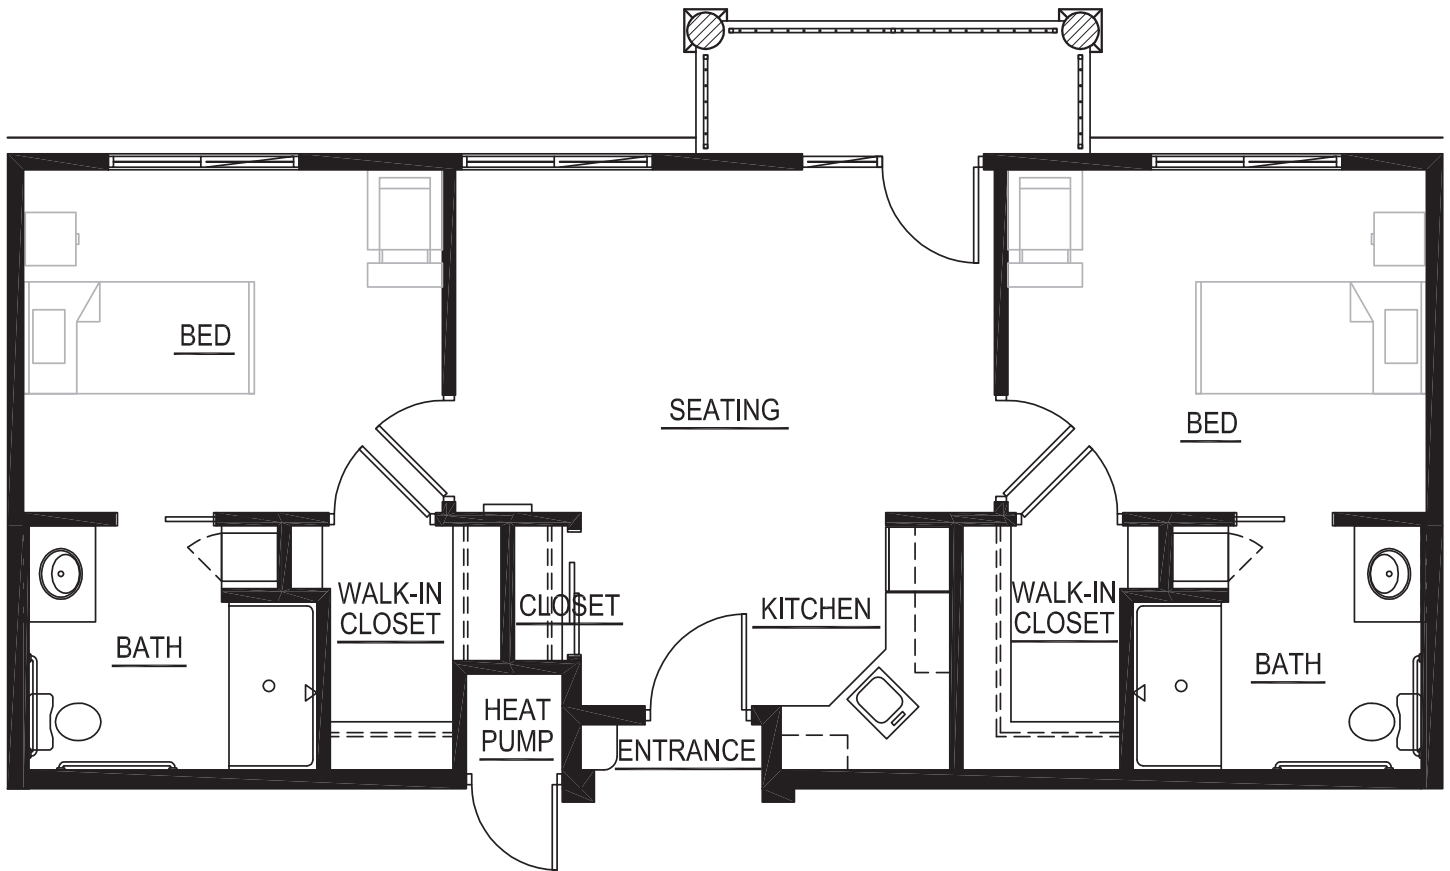

Lakeside Village

Assisted Living
One Bedroom
556 Sq. Ft.

Lakeside Village

Assisted Living
One Bedroom + Den
750 Sq. Ft.

Lakeside Village

Assisted Living

Two Bedroom Corner Deluxe

1096 Sq. Ft.

Lakeside Village

Assisted Living
Two Bedroom Deluxe
882 Sq. Ft.

Lakeside Village

Assisted Living

Alcove

454 Sq. Ft.