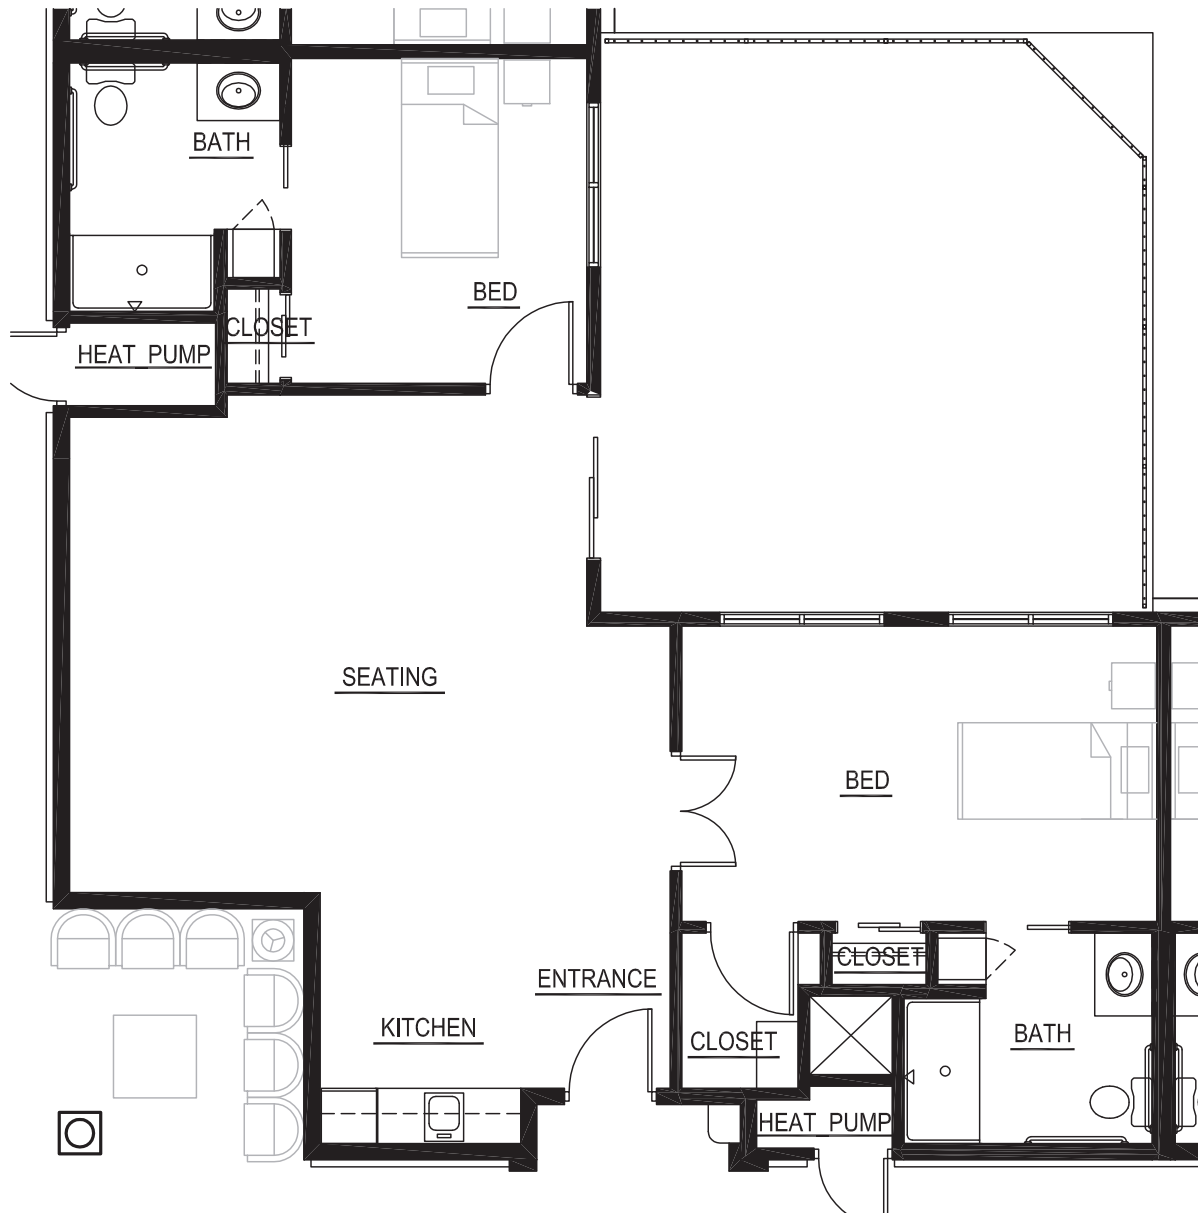

Lakeside Village

Assisted Living
One Bedroom
556 Sq. Ft.

Lakeside Village

Assisted Living
One Bedroom + Den
750 Sq. Ft.

Lakeside Village

Assisted Living

Two Bedroom Corner Deluxe

1096 Sq. Ft.

Lakeside Village

Assisted Living
Two Bedroom Deluxe
882 Sq. Ft.

Lakeside Village

Assisted Living

Alcove

454 Sq. Ft.