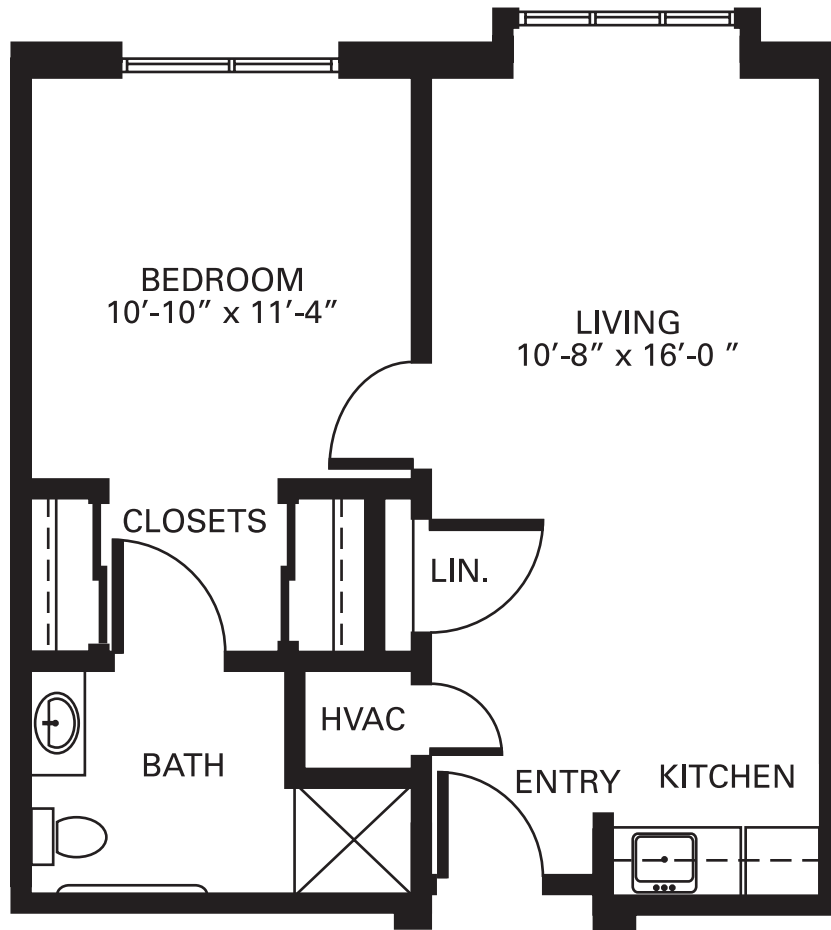

Lakeside Village

Assisted Living
One Bedroom
556 Sq. Ft.

Lakeside Village

Assisted Living
One Bedroom + Den
750 Sq. Ft.

Lakeside Village

Assisted Living

Two Bedroom Corner Deluxe

1096 Sq. Ft.

Lakeside Village

Assisted Living
Two Bedroom Deluxe
882 Sq. Ft.

Lakeside Village

Assisted Living

Alcove

454 Sq. Ft.