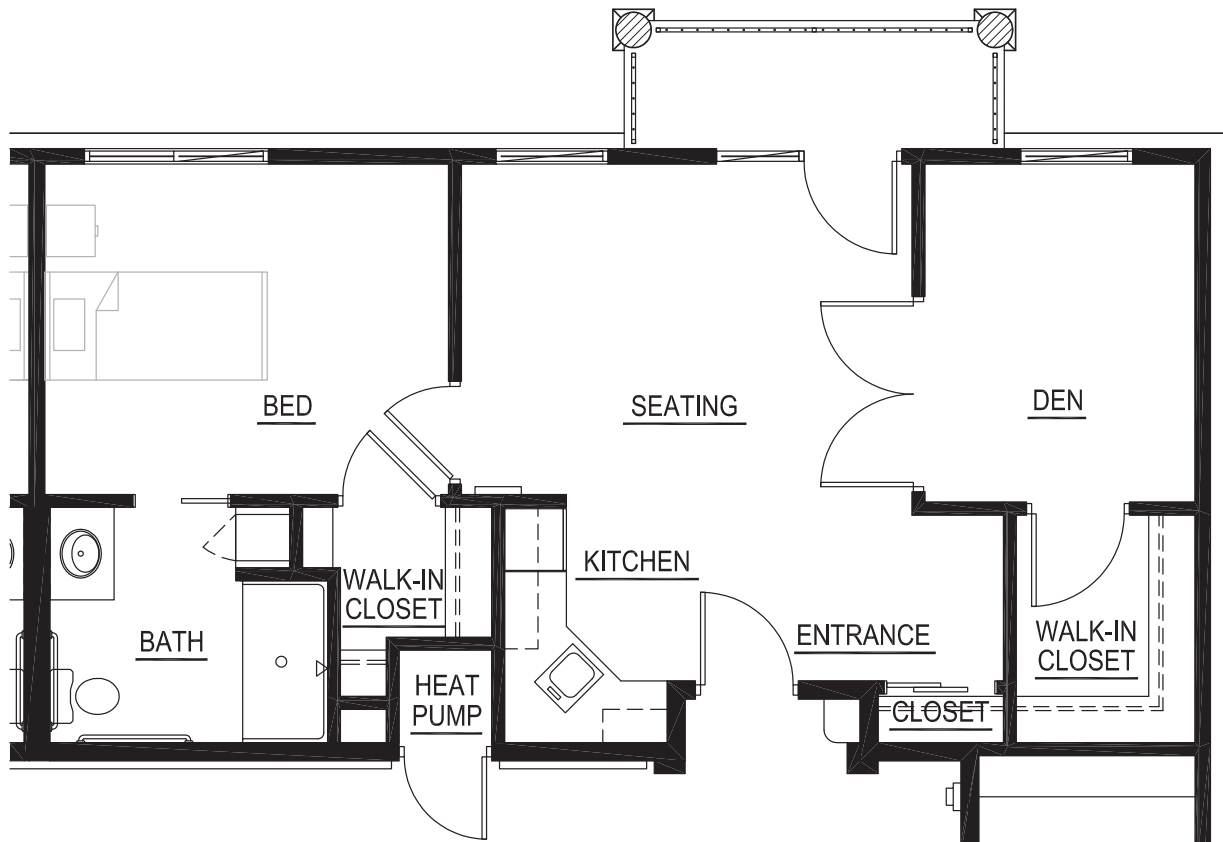

Lakeside Village

Assisted Living
One Bedroom
556 Sq. Ft.

Lakeside Village

Assisted Living
One Bedroom + Den
750 Sq. Ft.

Lakeside Village

Assisted Living

Two Bedroom Corner Deluxe

1096 Sq. Ft.

Lakeside Village

Assisted Living
Two Bedroom Deluxe
882 Sq. Ft.

Lakeside Village

Assisted Living

Alcove

454 Sq. Ft.