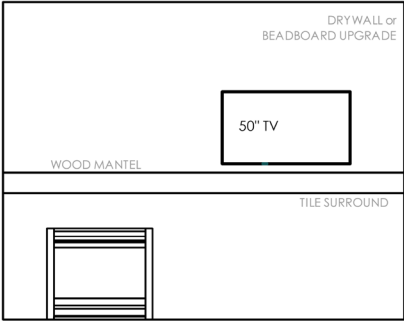

MEADOWLARK - 1,303 sq. ft.

Meadowlark Optional Upgrades

FIREPLACE UPGRADE OPTION A
ELEVATION

FIREPLACE UPGRADE OPTION B
ELEVATION

FIREPLACE UPGRADE OPTION B
PLAN

PANTRY BARN DOOR UPGRADE