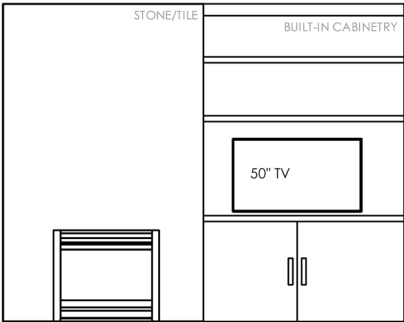

MEADOWLARK - 1,303 sq. ft.

Meadowlark Optional Upgrades

FIREPLACE UPGRADE OPTION A
ELEVATION

FIREPLACE UPGRADE OPTION B
ELEVATION

FIREPLACE UPGRADE OPTION B
PLAN

PANTRY BARN DOOR UPGRADE