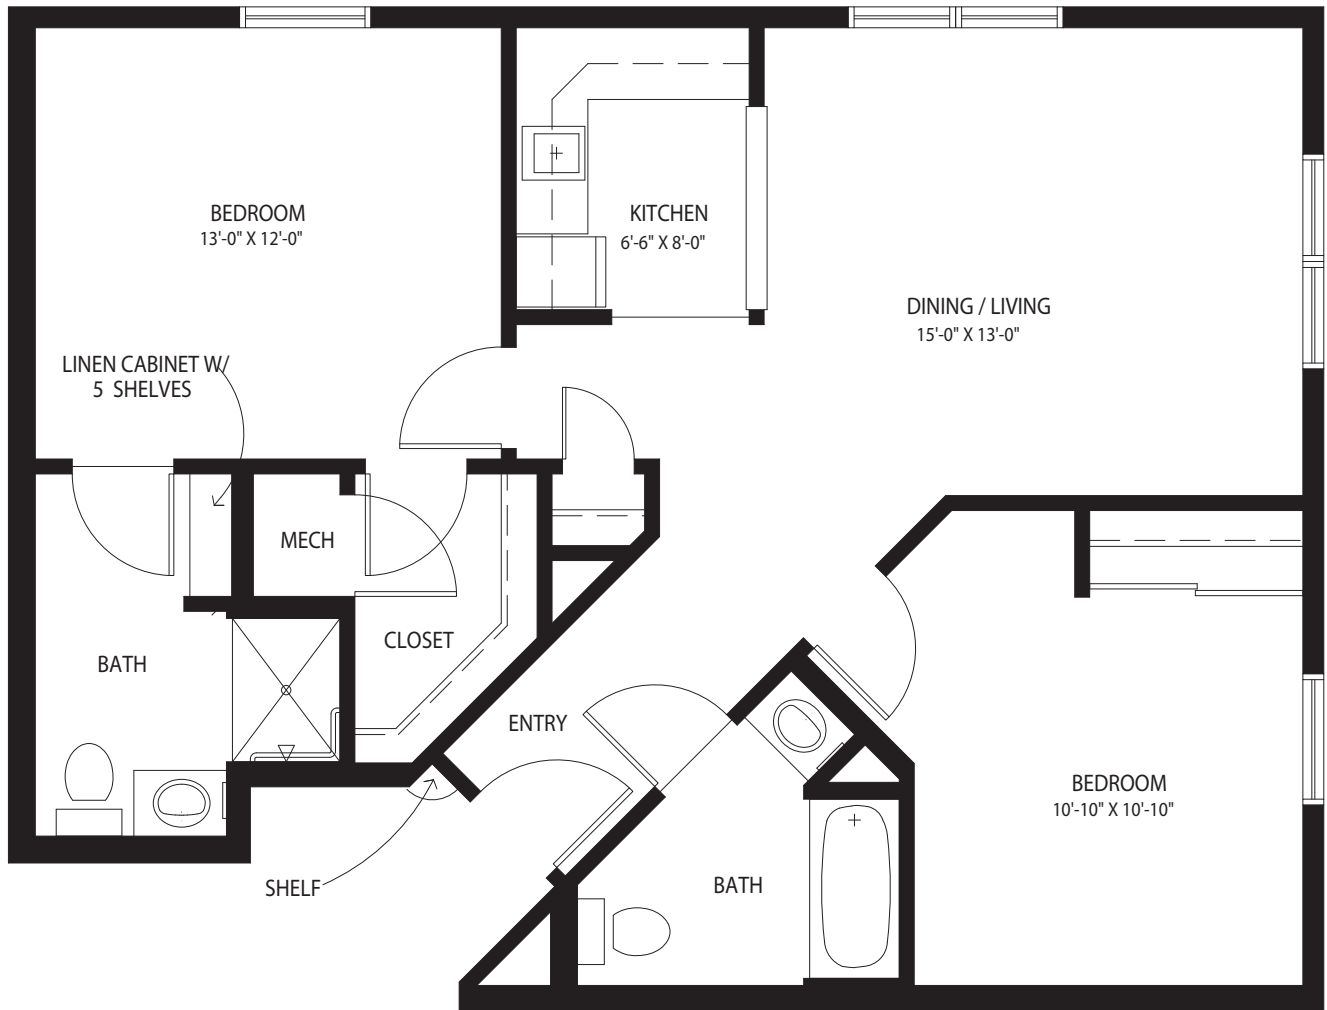

# The Landing at Williamsburg Village

Assisted Living  
One Bedroom  
585 Sq. Ft.

# The Landing at Williamsburg Village

Assisted Living  
Two Bedroom  
925 Sq. Ft.

# The Landing at Williamsburg Village

Assisted Living

Two Bedroom Patio Level (E1)

751 Sq. Ft.

# The Landing at Williamsburg Village

Assisted Living

Two Bedroom Patio Level (E2)

730 Sq. Ft.