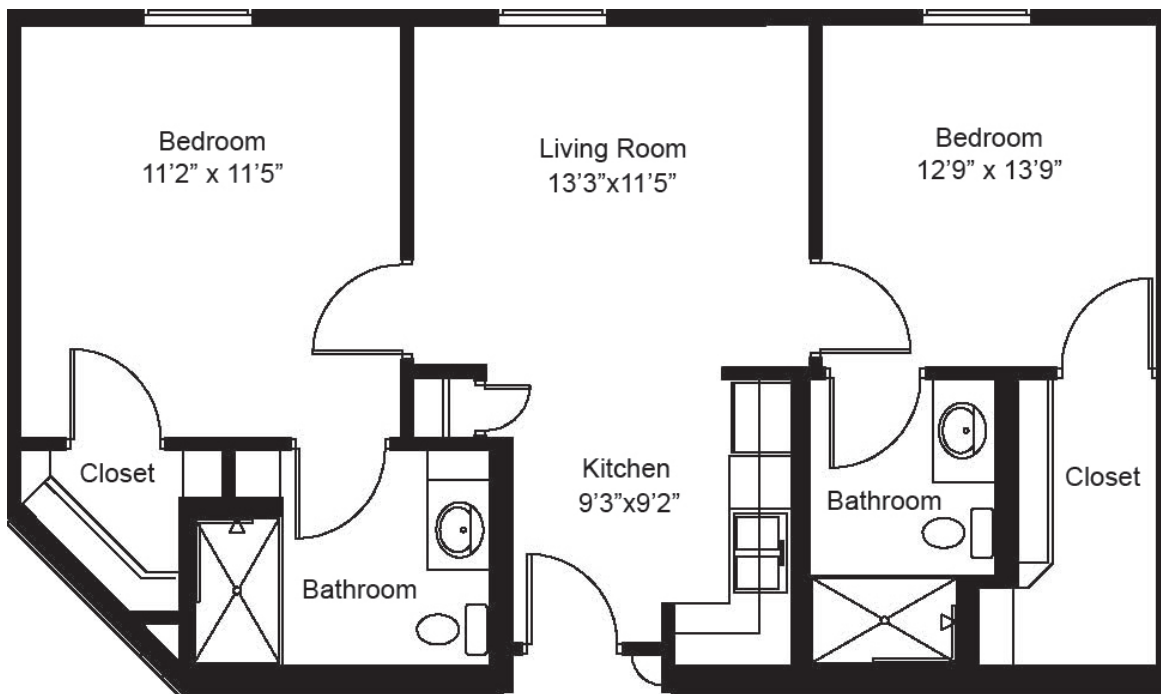

# The Landing at Williamsburg Village

Assisted Living  
One Bedroom  
585 Sq. Ft.

# The Landing at Williamsburg Village

Assisted Living  
Two Bedroom  
925 Sq. Ft.

# The Landing at Williamsburg Village

Assisted Living

Two Bedroom Patio Level (E1)

751 Sq. Ft.

# The Landing at Williamsburg Village

Assisted Living

Two Bedroom Patio Level (E2)

730 Sq. Ft.