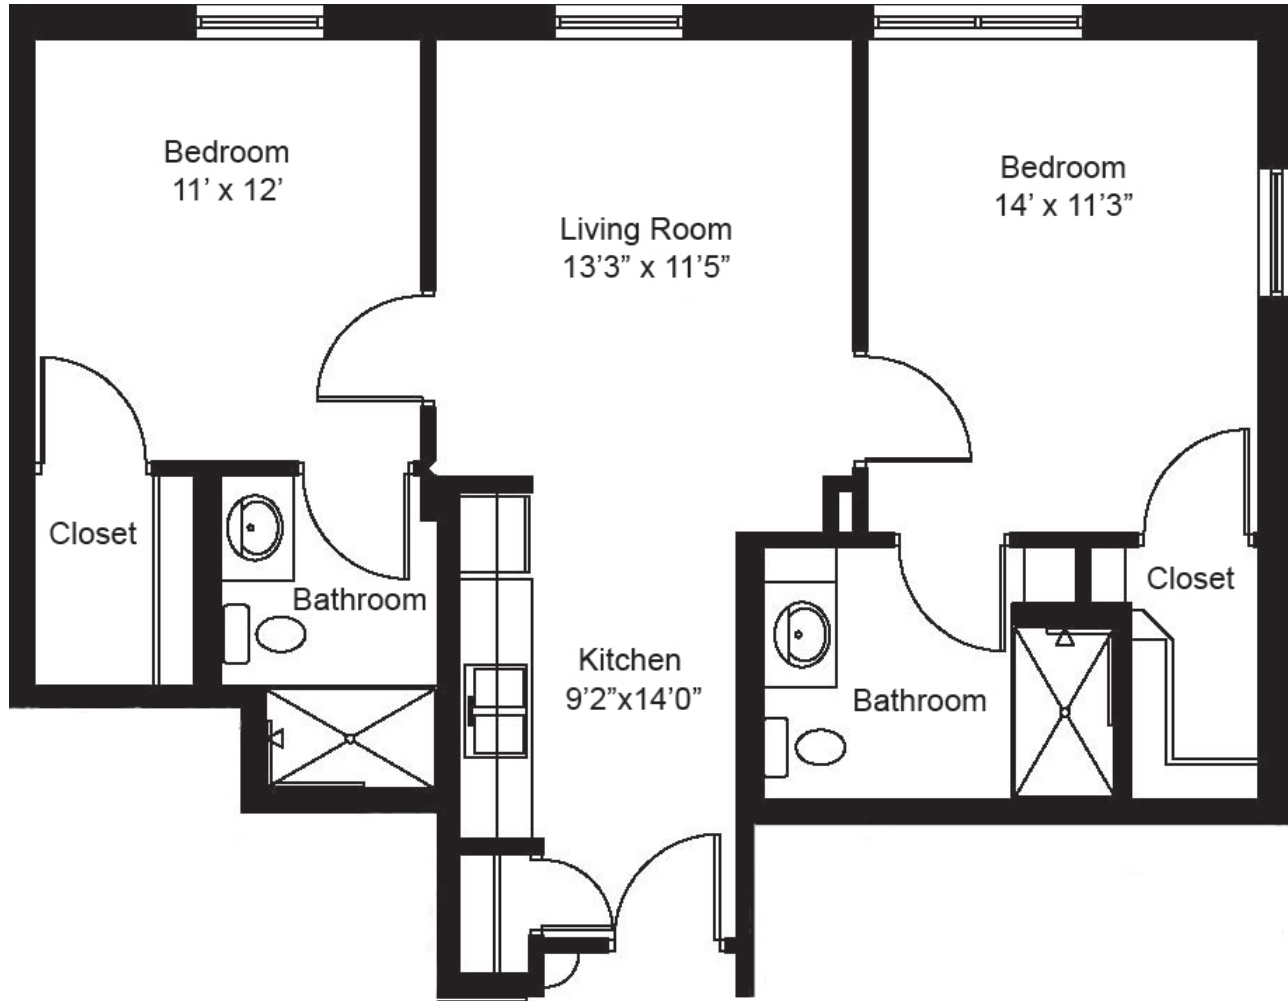

# The Landing at Williamsburg Village

Assisted Living  
Two Bedroom  
925 Sq. Ft.

# The Landing at Williamsburg Village

Assisted Living

Two Bedroom Patio Level (E1)

751 Sq. Ft.

# The Landing at Williamsburg Village

Assisted Living

Two Bedroom Patio Level (E2)

730 Sq. Ft.

# The Landing at Williamsburg Village

Assisted Living

Two Bedroom Patio Level (E3)

843 Sq. Ft.