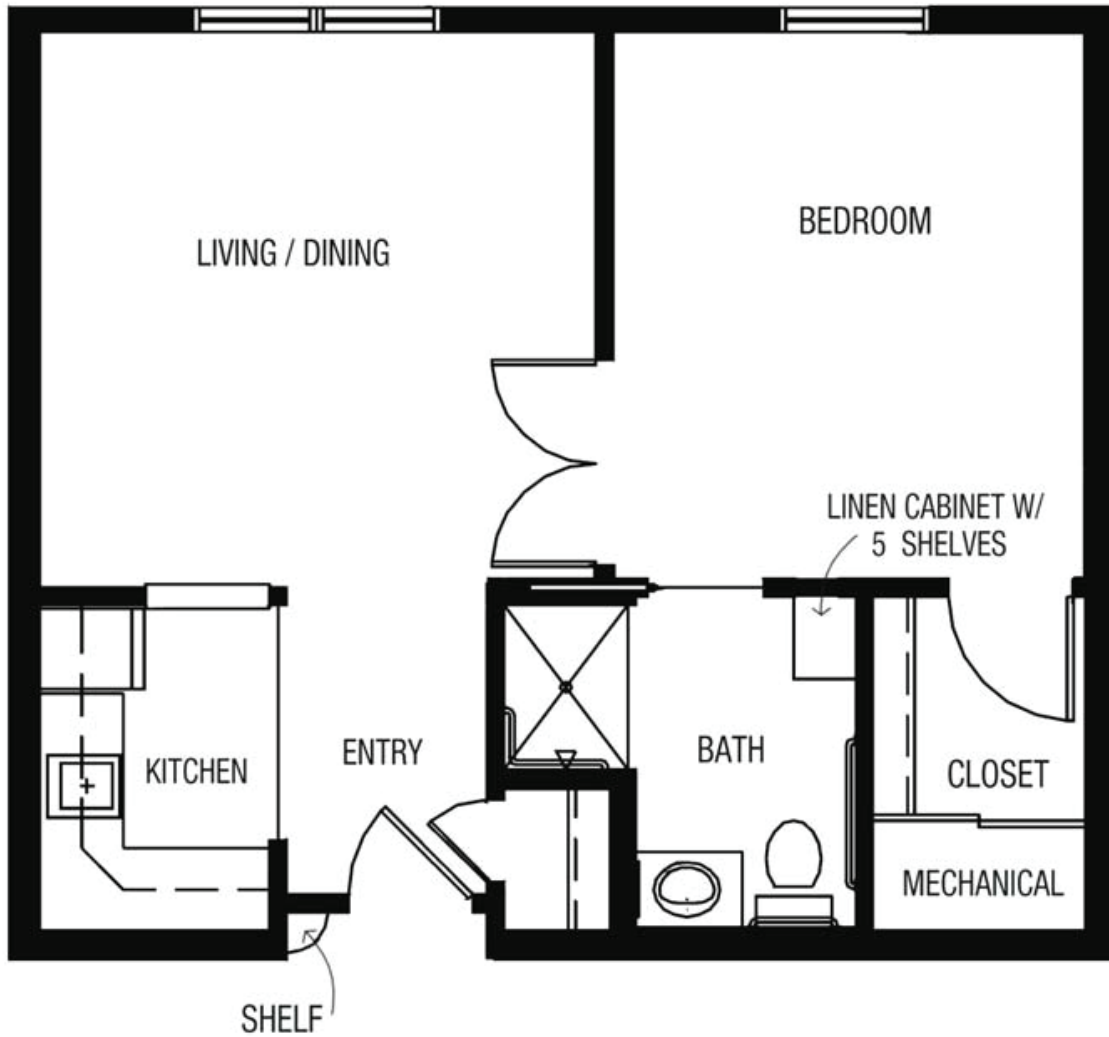

# The Landing at Williamsburg Village

Assisted Living  
One Bedroom  
585 Sq. Ft.

# The Landing at Williamsburg Village

Assisted Living  
Two Bedroom  
925 Sq. Ft.

# The Landing at Williamsburg Village

Assisted Living

Two Bedroom Patio Level (E1)

751 Sq. Ft.

# The Landing at Williamsburg Village

Assisted Living

Two Bedroom Patio Level (E2)

730 Sq. Ft.