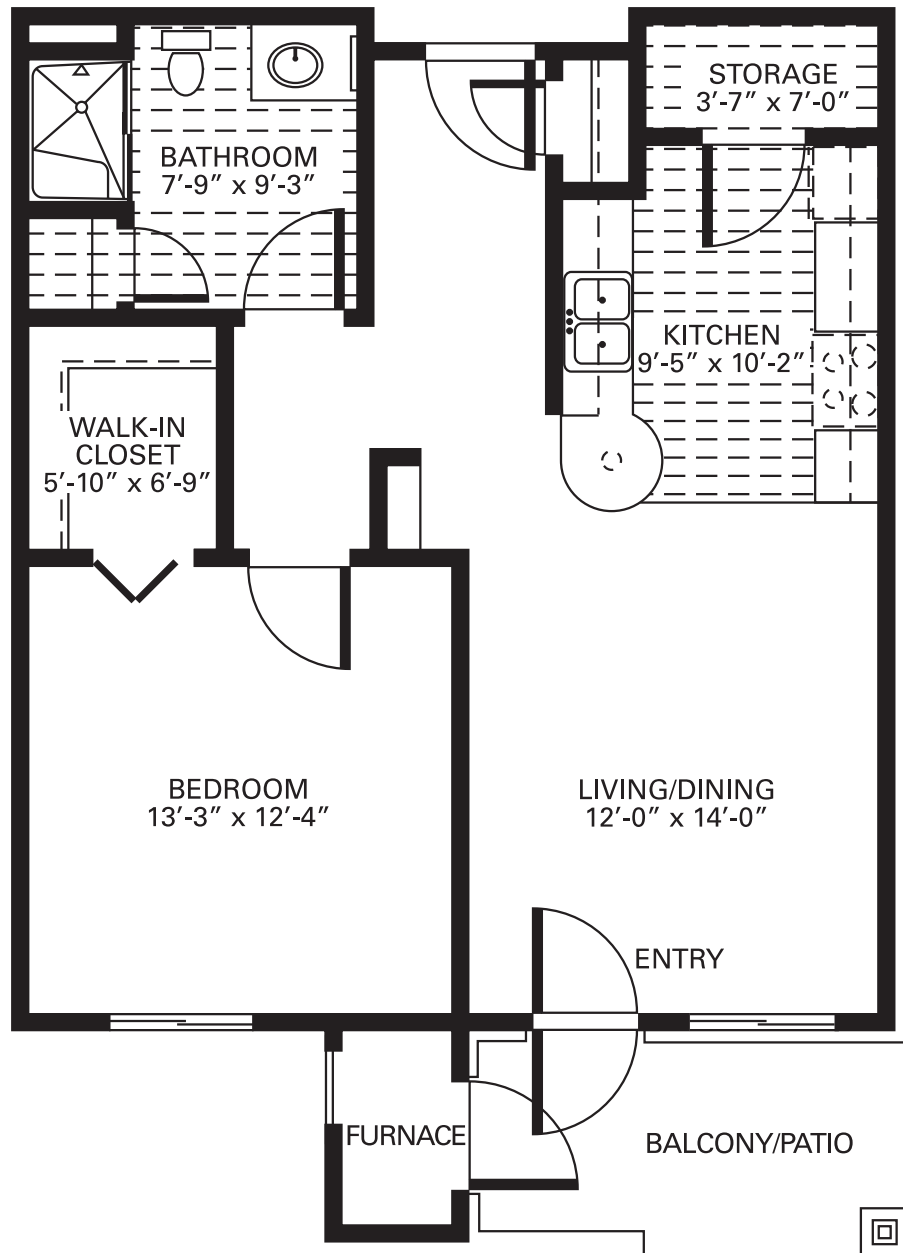

# Trinity Village

Independent Living  
One Bedroom Deluxe  
723 Sq. Ft.

# Trinity Village

Independent Living

One Bedroom

594 Sq. Ft.

# Trinity Village

Independent Living  
Two Bedroom Deluxe  
1024 Sq. Ft.

# Trinity Village

Independent Living

Two Bedroom

823 Sq. Ft.