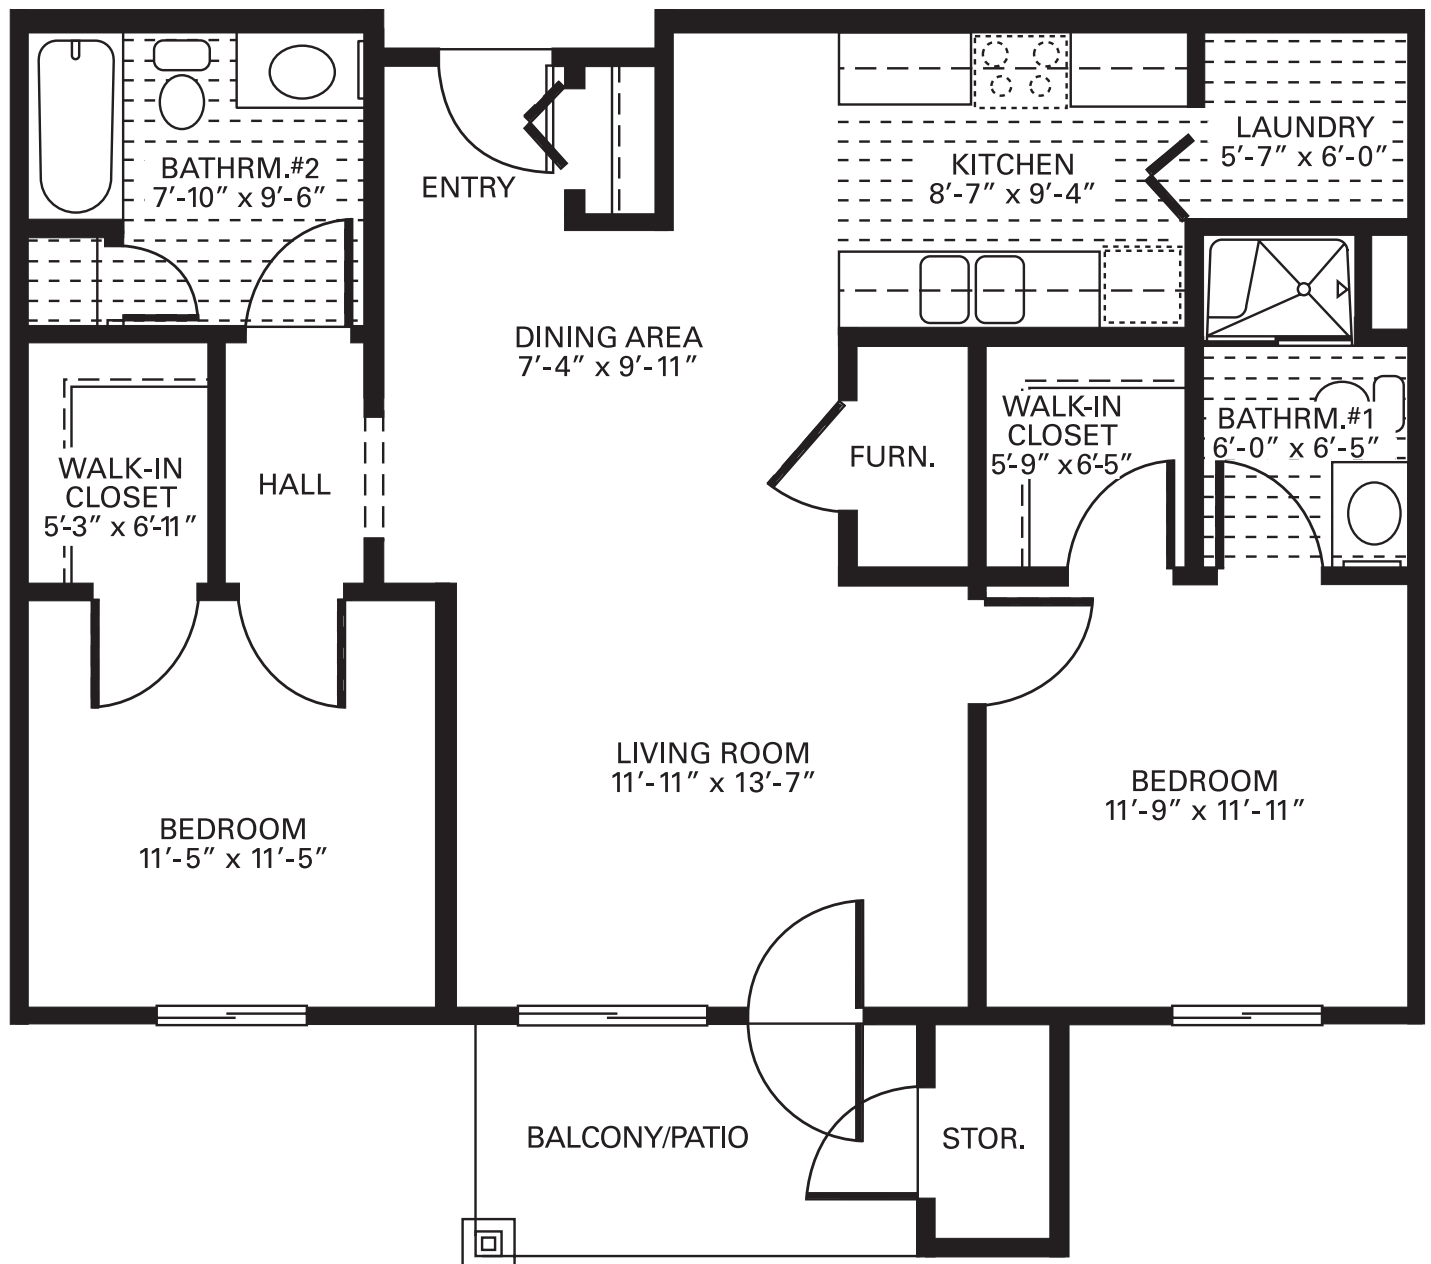

# Trinity Village

Independent Living  
One Bedroom Deluxe  
723 Sq. Ft.

# Trinity Village

Independent Living

One Bedroom

594 Sq. Ft.

# Trinity Village

Independent Living  
Two Bedroom Deluxe  
1024 Sq. Ft.

# Trinity Village

Independent Living

Two Bedroom

823 Sq. Ft.