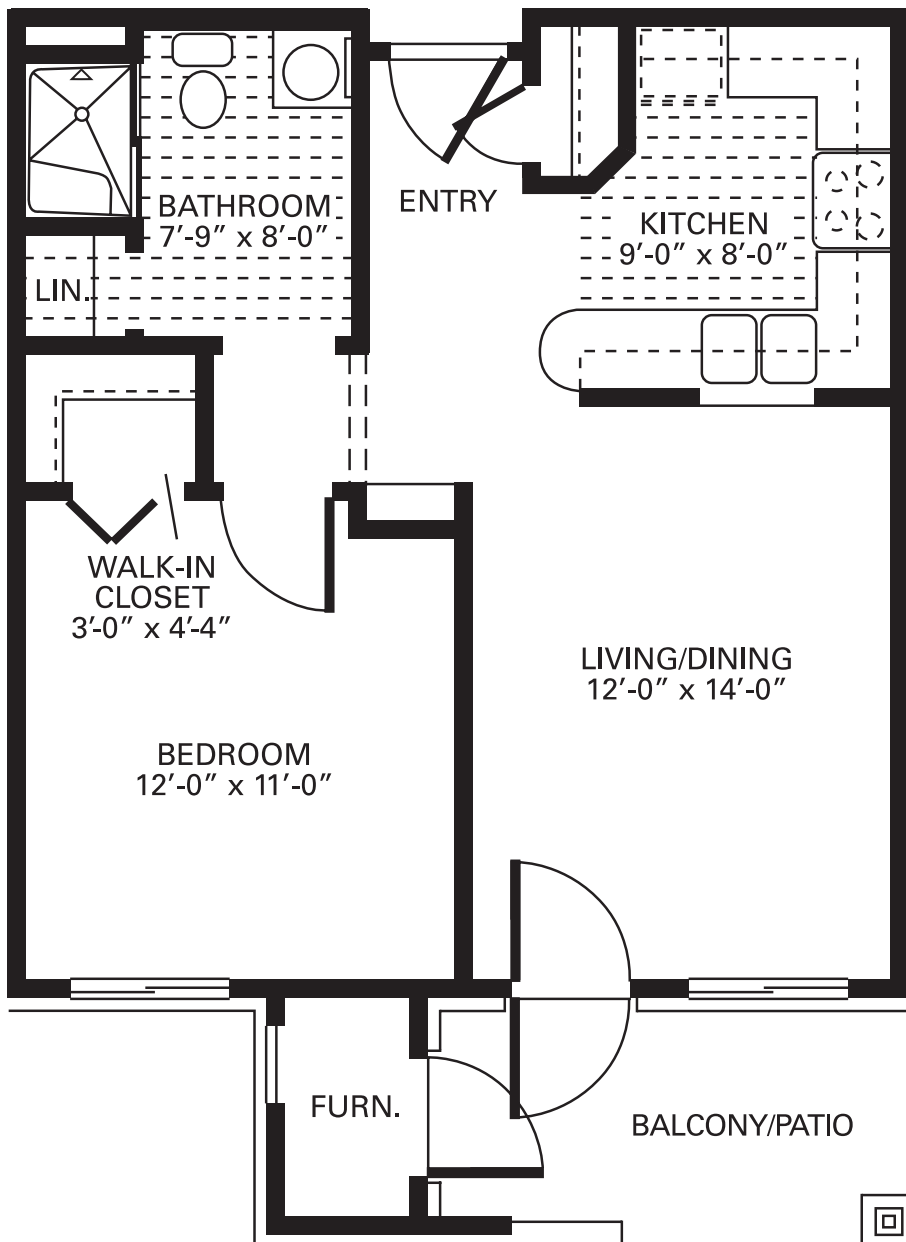

# Trinity Village

Independent Living  
One Bedroom Deluxe  
723 Sq. Ft.

# Trinity Village

Independent Living

One Bedroom

594 Sq. Ft.

# Trinity Village

Independent Living  
Two Bedroom Deluxe  
1024 Sq. Ft.

# Trinity Village

Independent Living

Two Bedroom

823 Sq. Ft.